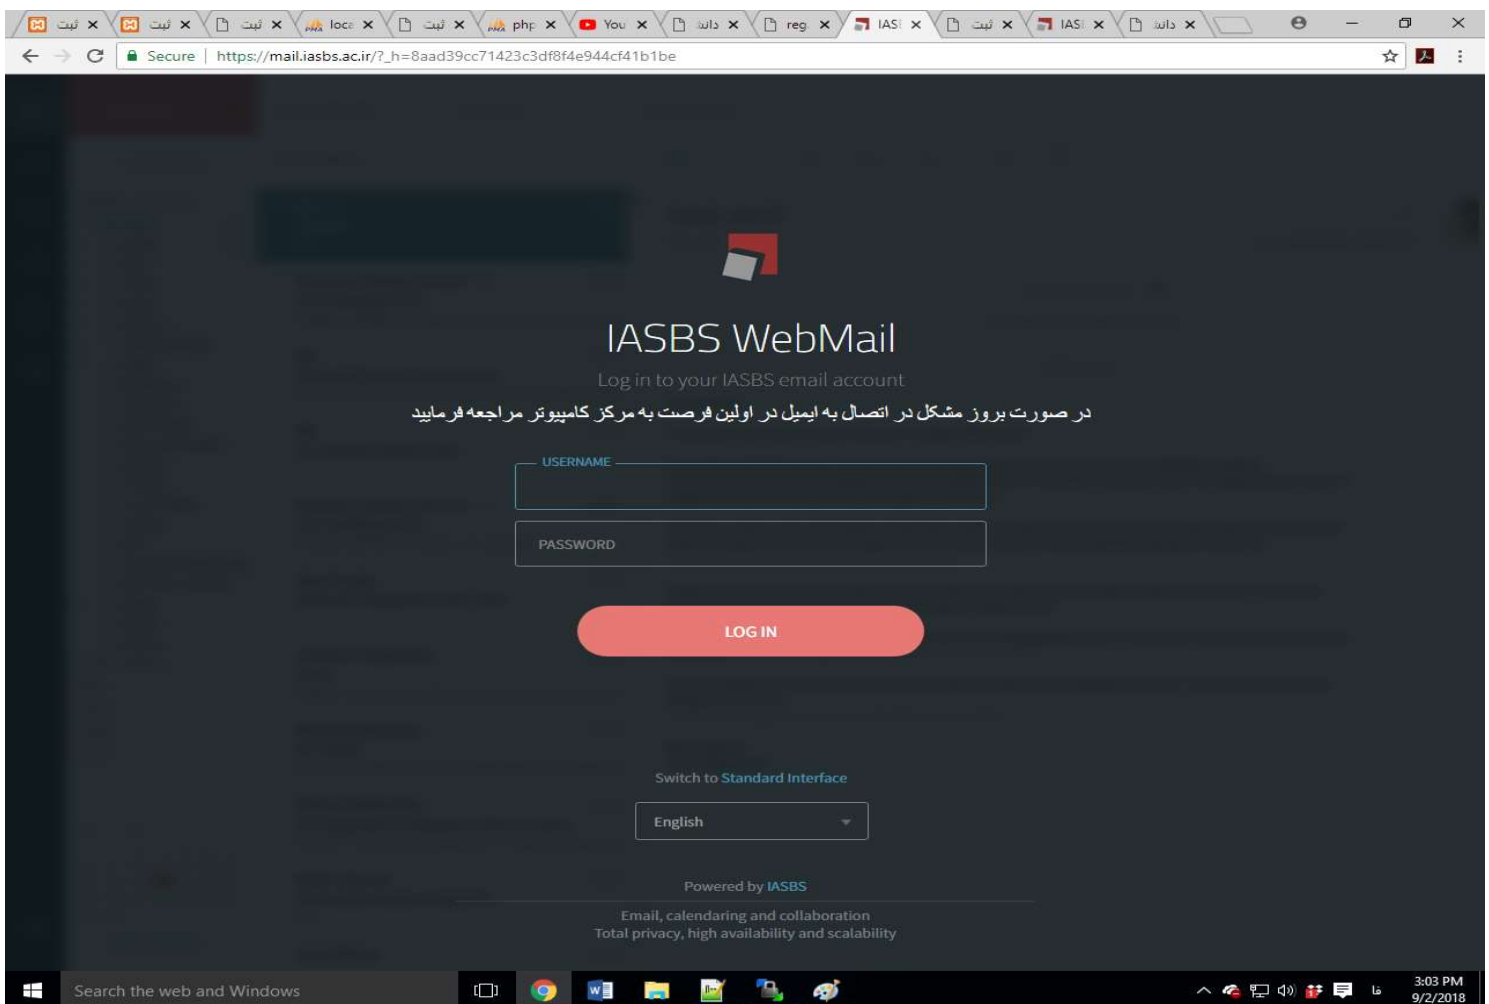

How to use Email system:

Your email will have the same name as your username which as applicable for the academic purposes. For example,

a.mohamadi@iasbs.ac.ir

To access the email system, follow this link:

[Mail.iasbs.ac.ir](https://mail.iasbs.ac.ir)

The same link also exists in the university website.

To logout:

Click the left bottom side button.

How to change password:

1. On the left bottom side, click on settings.