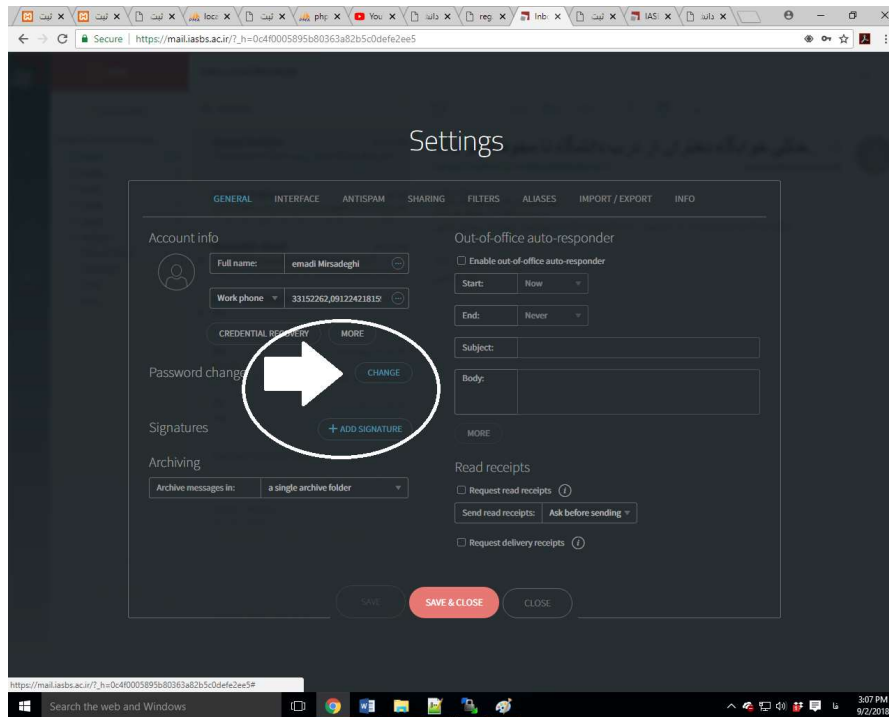

[Mail.iasbs.ac.ir](https://mail.iasbs.ac.ir)

The same link also exists in the university website.

To logout:

Click the left bottom side button.

How to change password:

1. On the left bottom side, click on settings.

2. Click on change