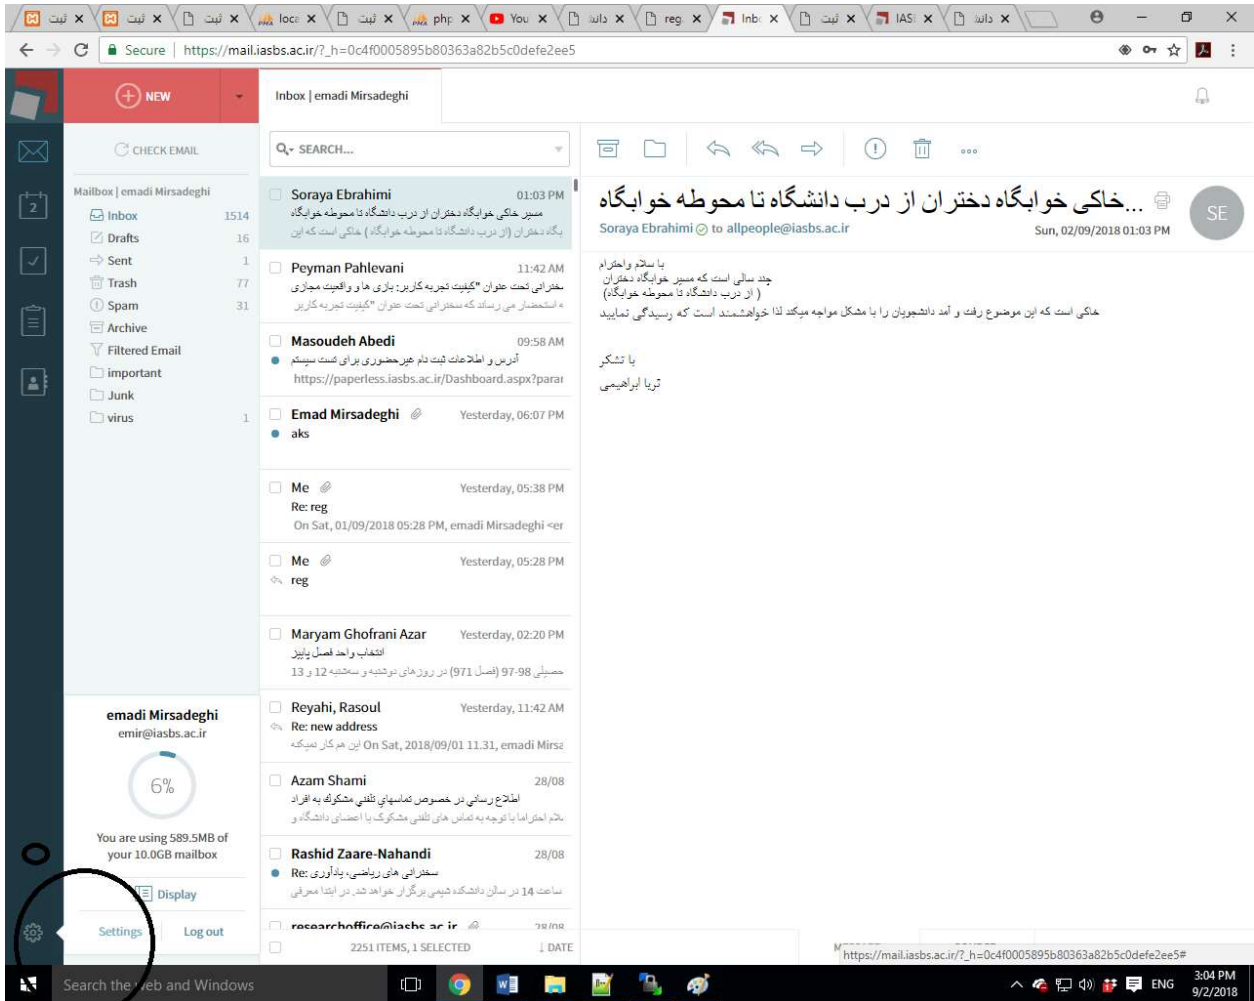

[Mail.iasbs.ac.ir](https://mail.iasbs.ac.ir)

The same link also exists in the university website.

To logout:

Click the left bottom side button.

How to change password:

1. On the left bottom side, click on settings.